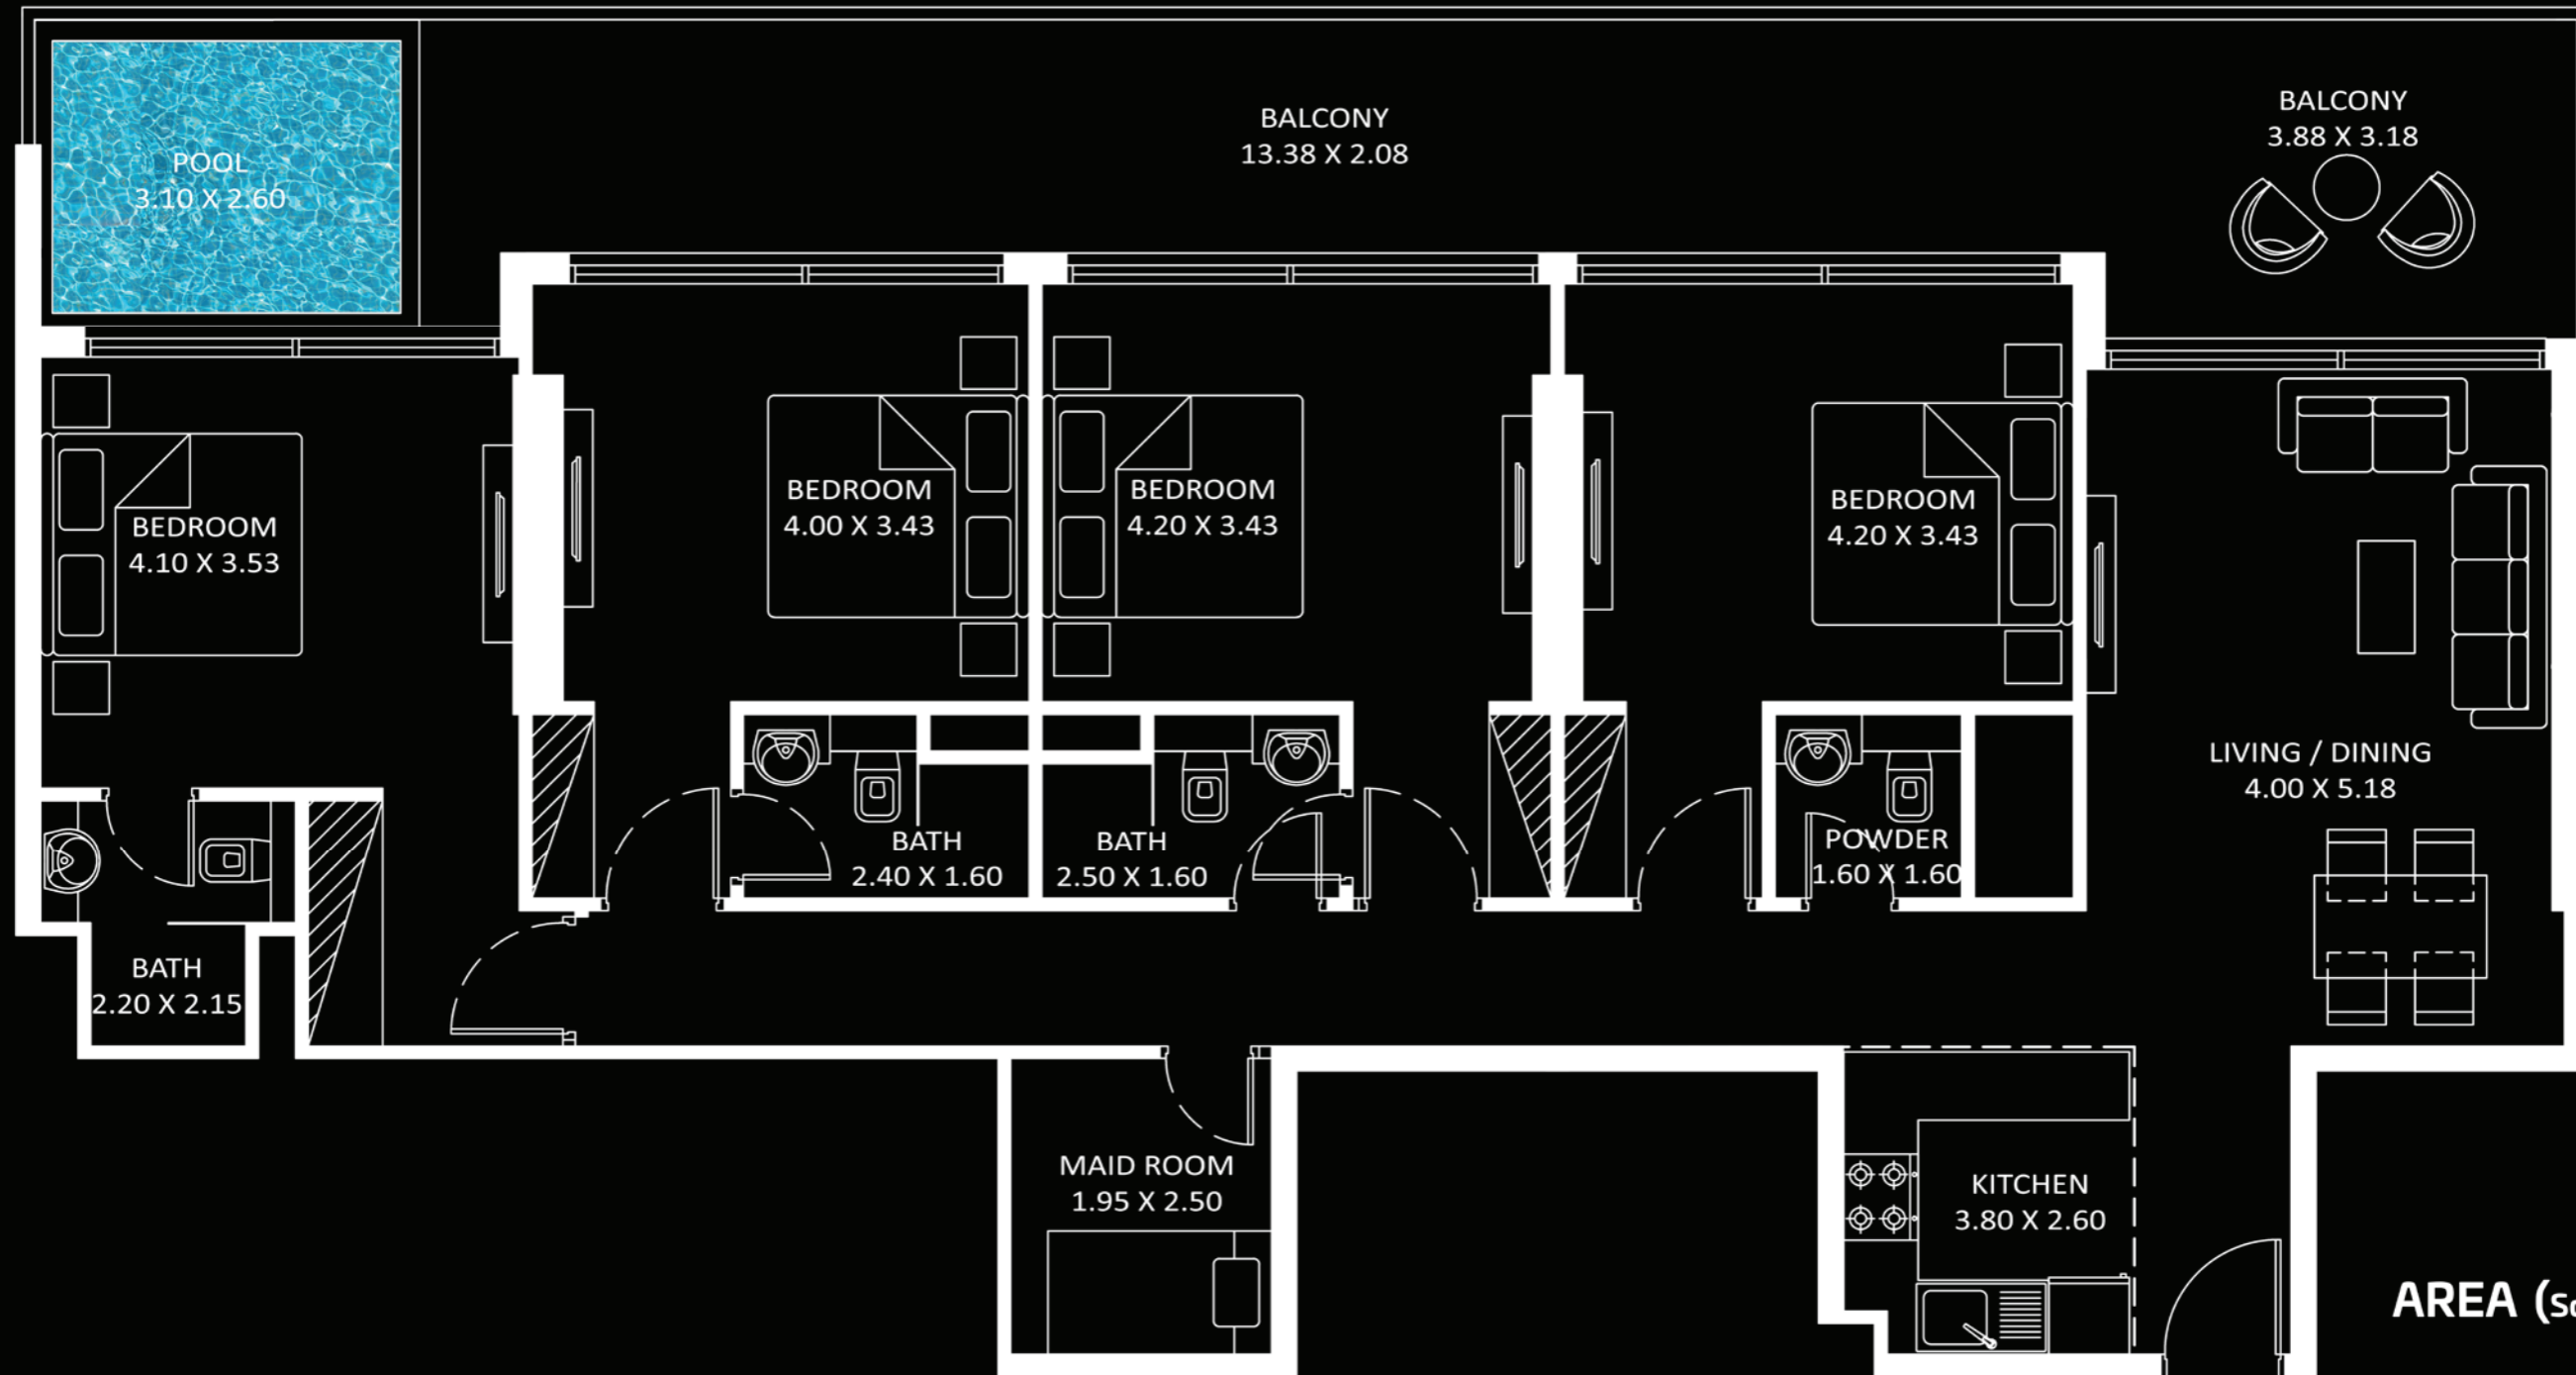

4 BEDROOM

AREA (Sq.Ft)

Apartment
1,425 to 1,433

Balcony
534 to 539

Total
1,959 to 1,973

FEATURES :

- Pool
- Maid Room
- Convertible Kitchen

Diamondz