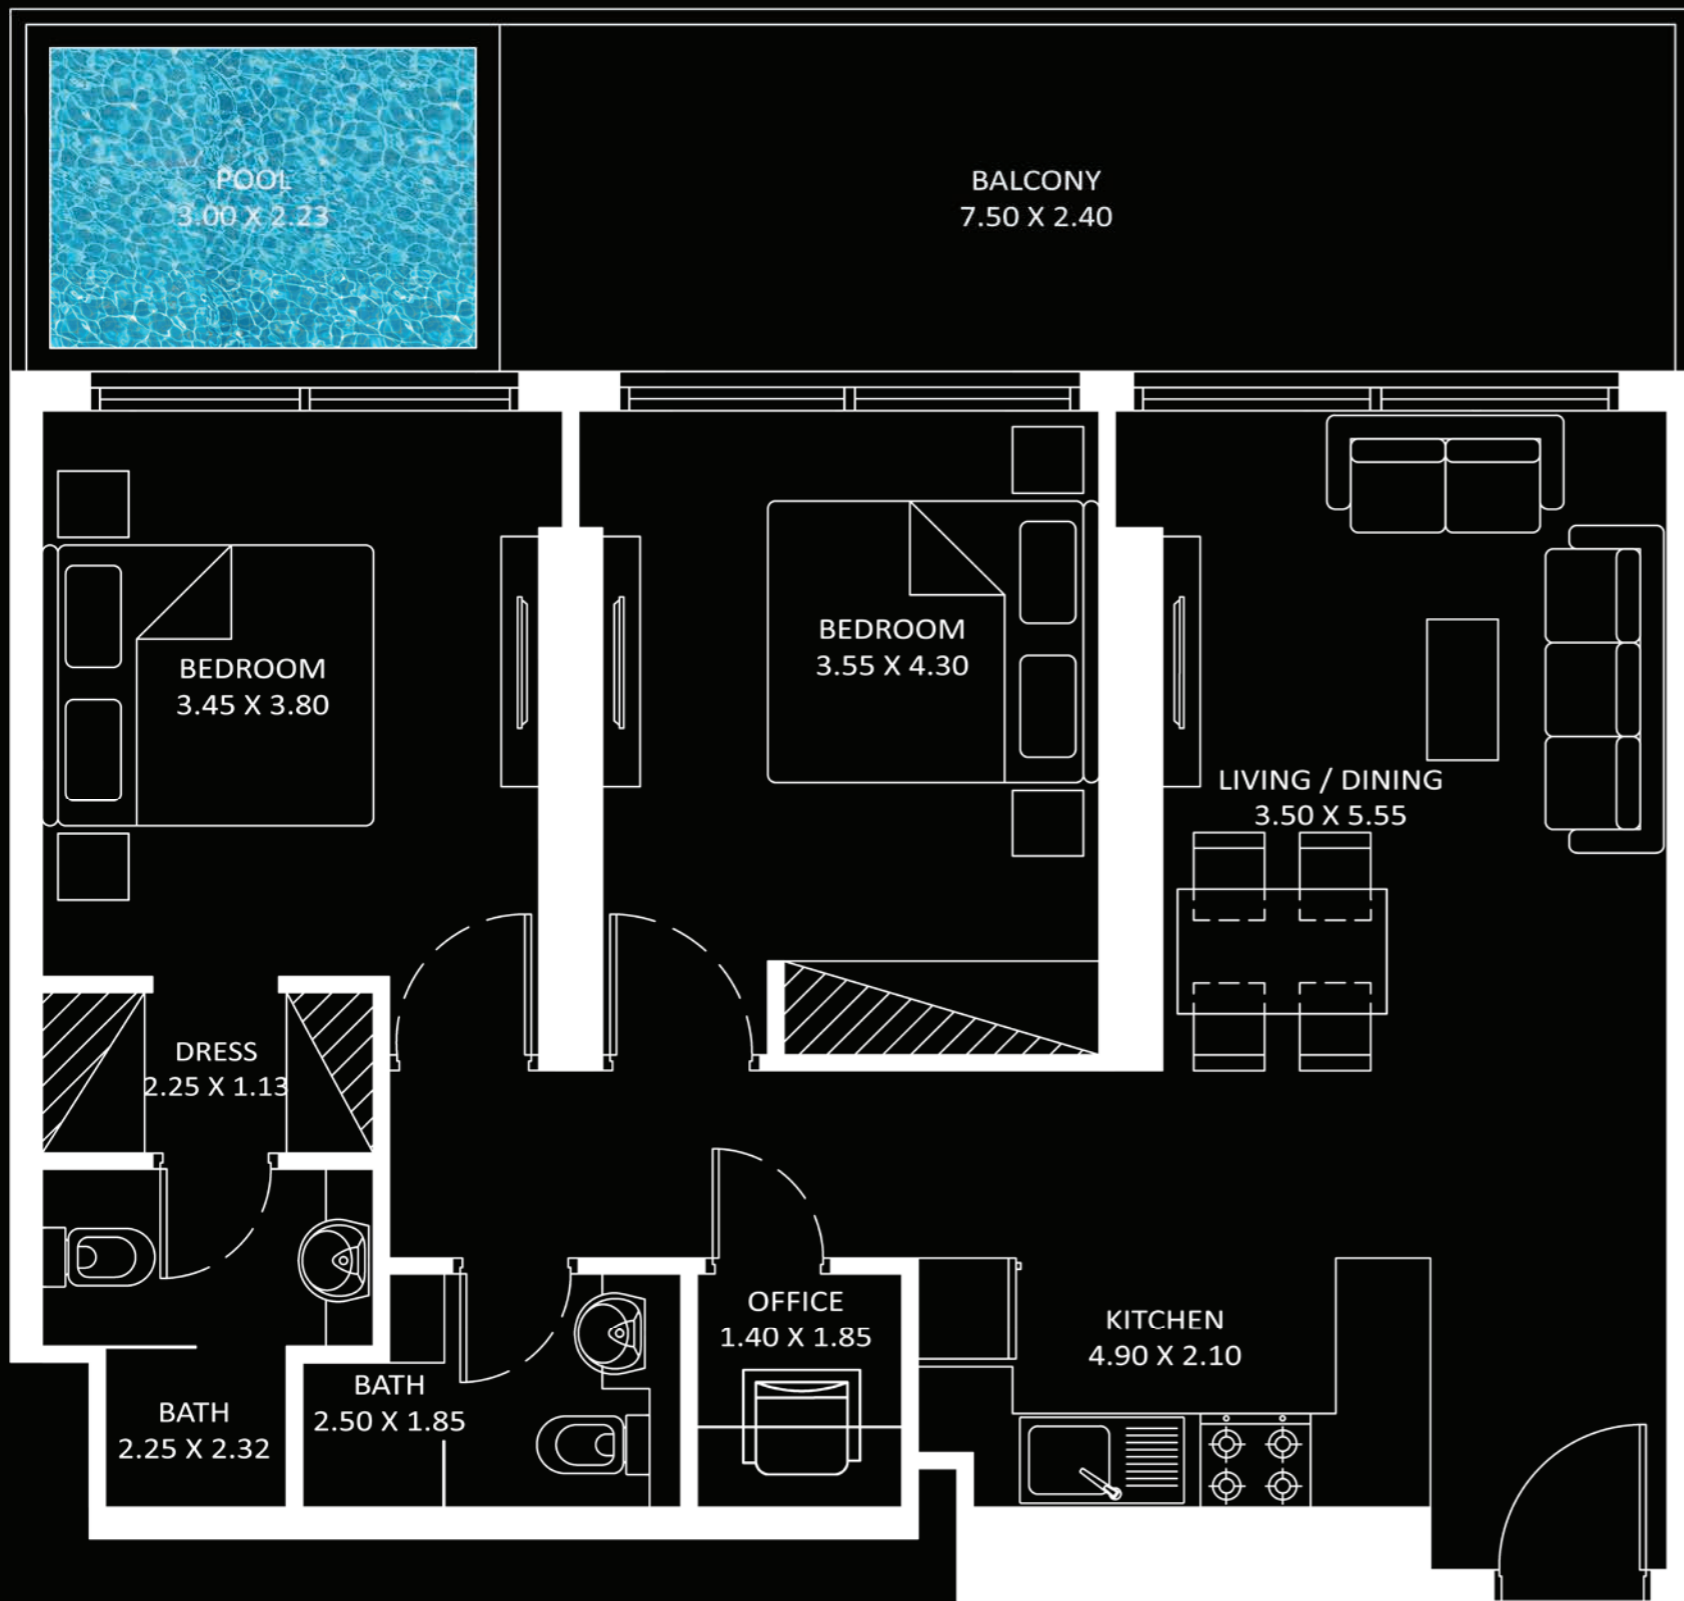

2 BEDROOM TYPE - A

AREA (Sq.Ft)

Apartment
822 to 830

Balcony
273 to 277

Total
1,095 to 1,107

FEATURES :

- Pool
- Office