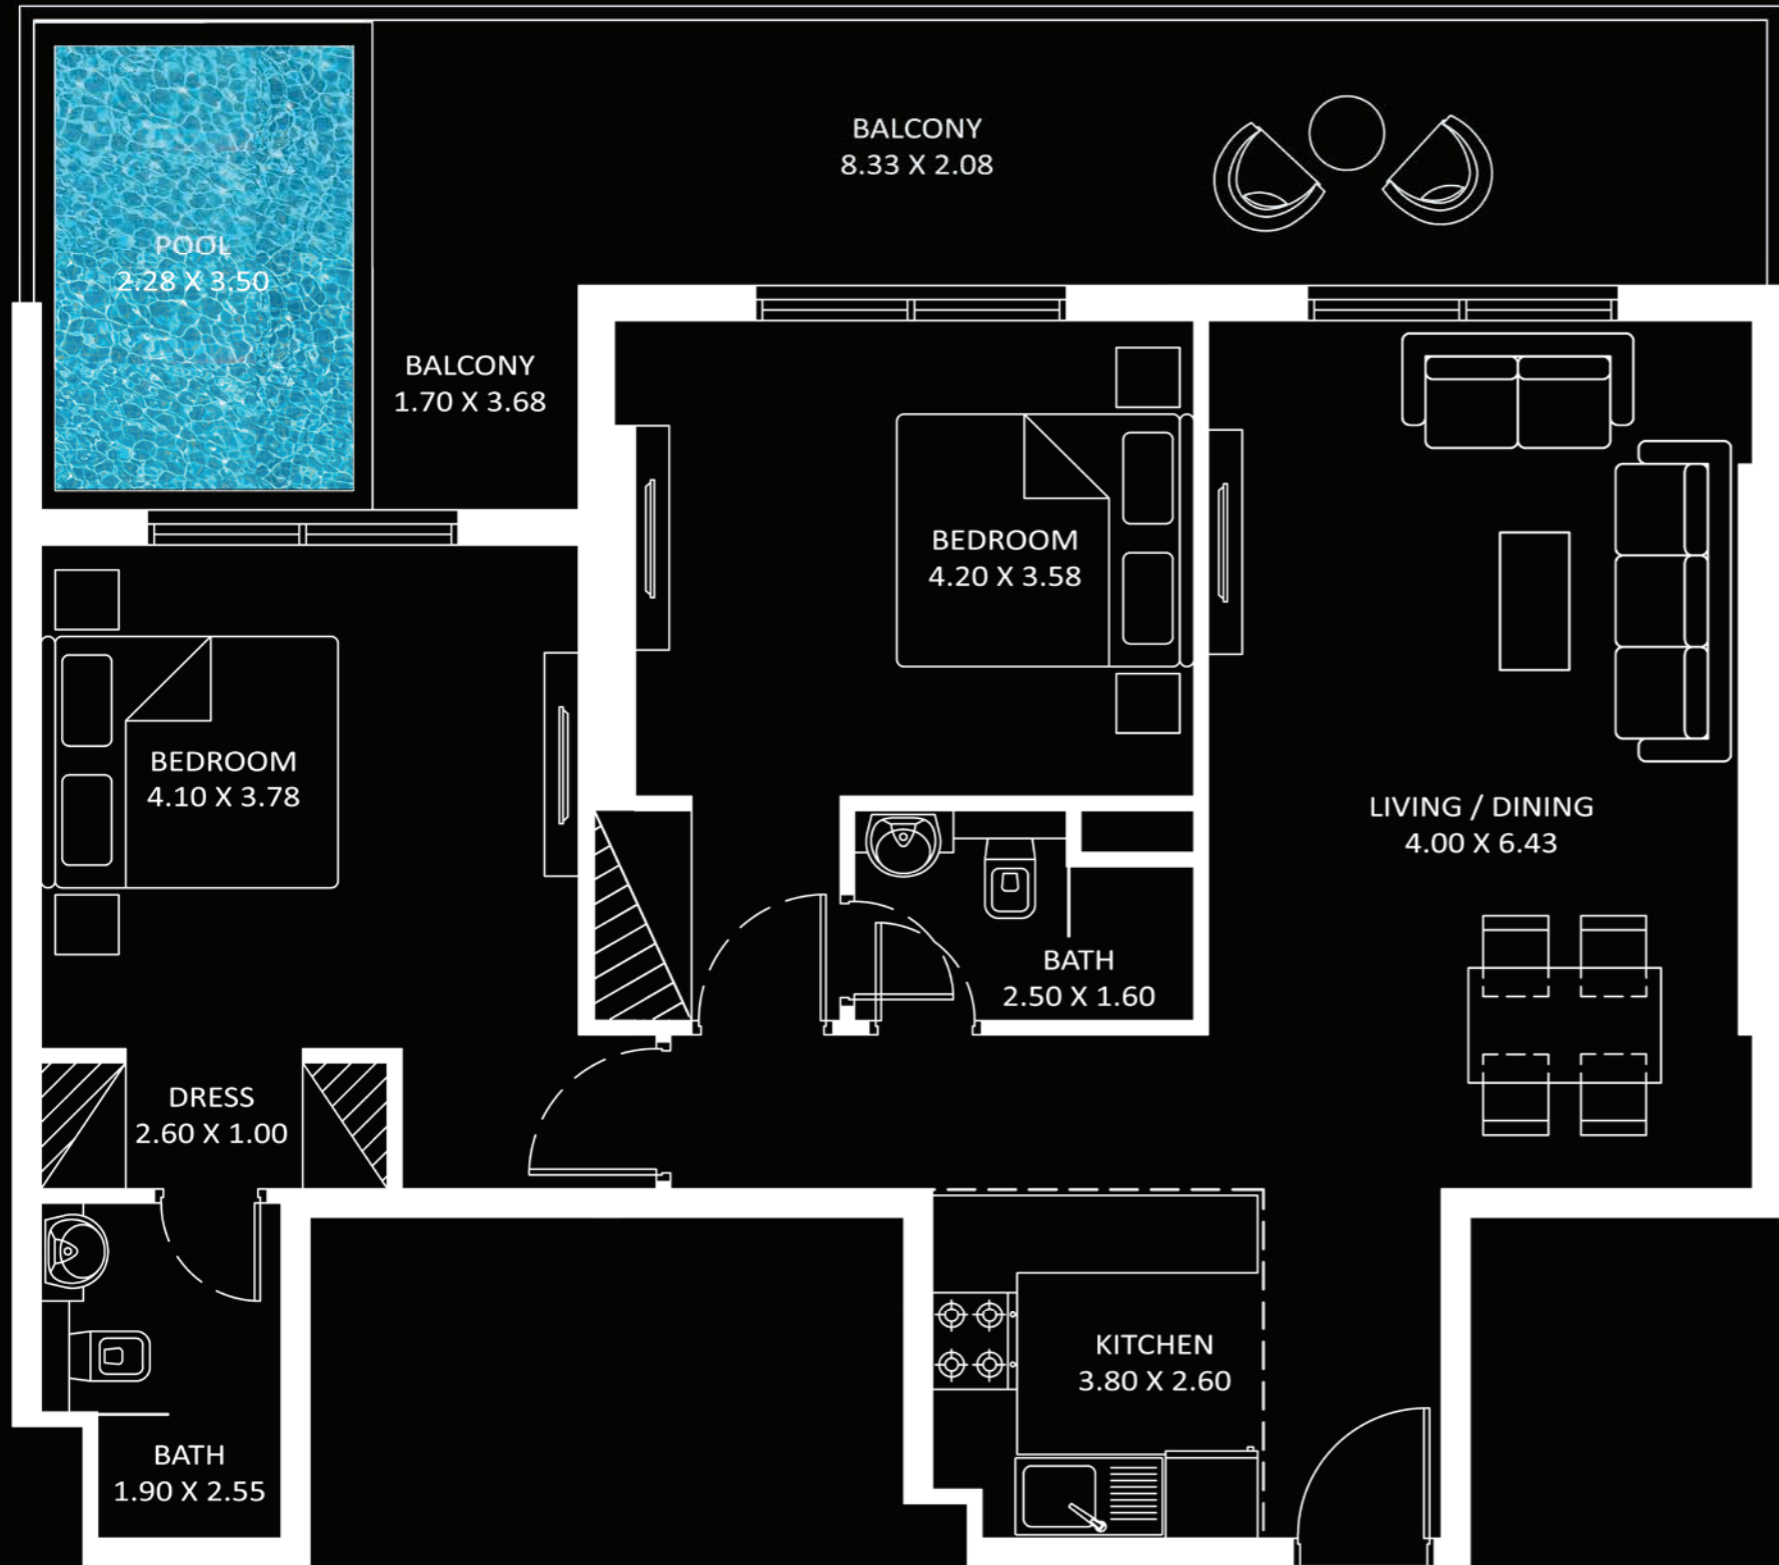

# 2 BEDROOM TYPE - B

## AREA (Sq.Ft)

Apartment  
**912 to 921**

Balcony  
**345 to 349**

Total  
**1,258 to 1,270**

## FEATURES :

- Pool
- Convertible Kitchen

Diamondz